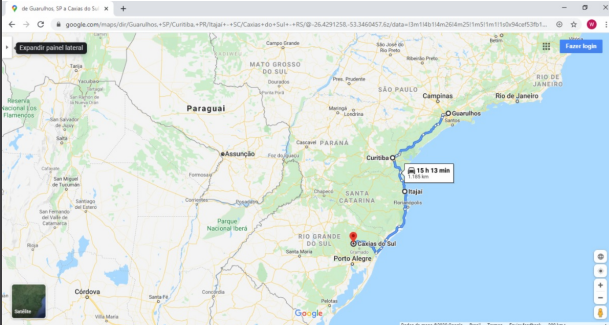

Leadership Freight has been increasingly important in recent years. Now, in the current scenario of uncertainties and changes, the optimization of our clients' resources is essential. With this in mind, Leadership offers its partners and friends at USI a know-how that not only in Freight Forwarder, but also a complete logistical structure in Brazil.

With its own fleet of trucks, and warehouses in Guarulhos / SP, Curitiba / PR, Itajaí / SC and Caxias do Sul / RS, coverage and speed in any type of operation, whether in air cargo, LCL sea cargo or container transport.

Way Back Wednesday